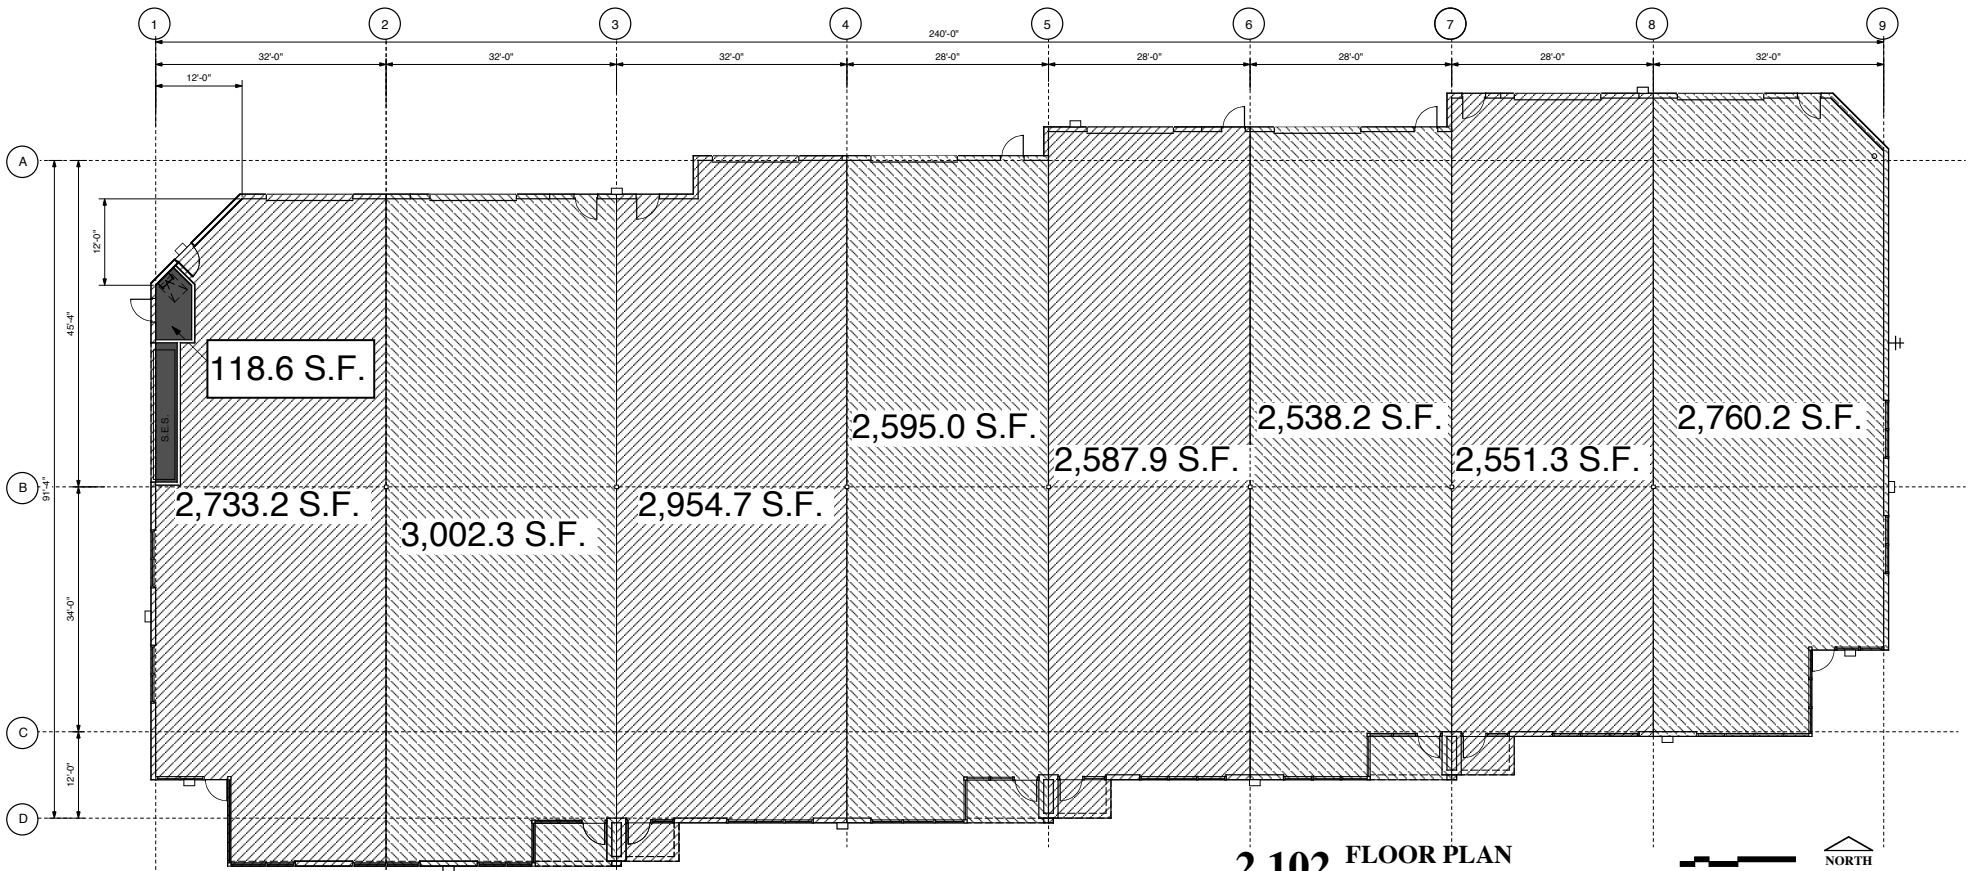

Electrical Storage 118.6 SF is NOT included in gross total

**2.102 FLOOR PLAN**  
BUILDING C

SCALE: 3/32" = 1'-0"